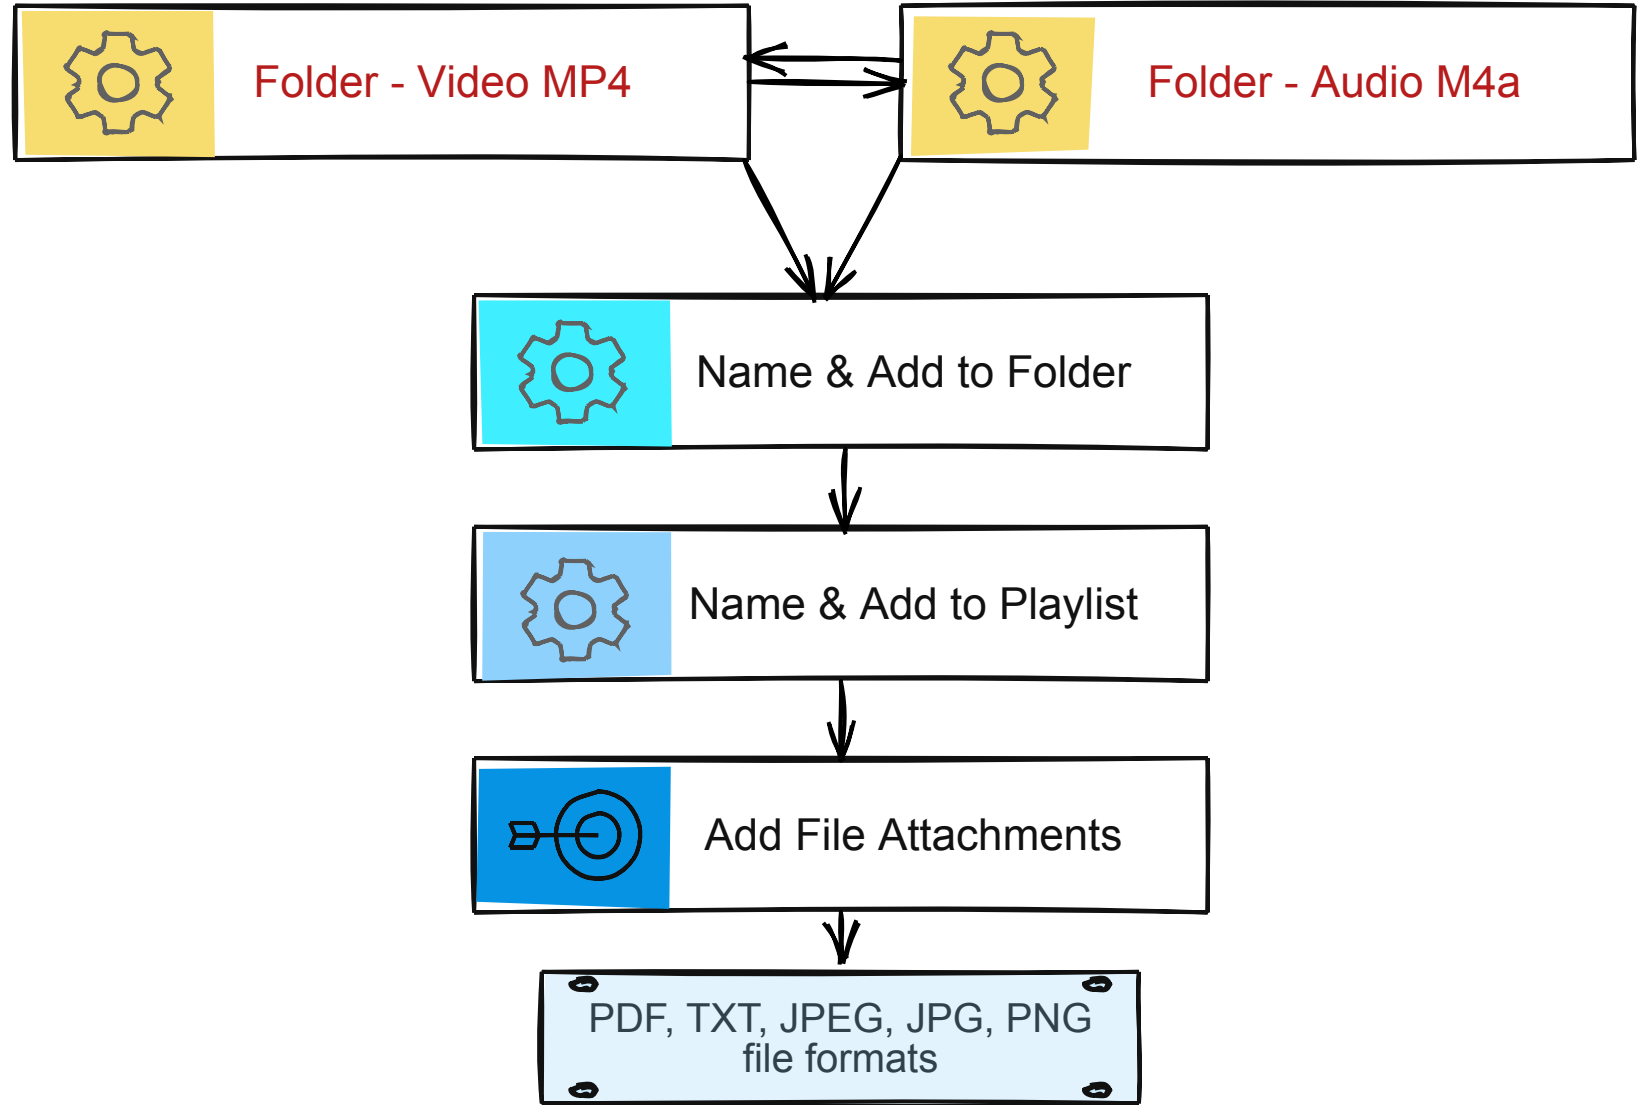

HOME - Upload

Hub Backend Library
Folder & Playlist
(all videos & audios)

Hub Content - Playlist & File